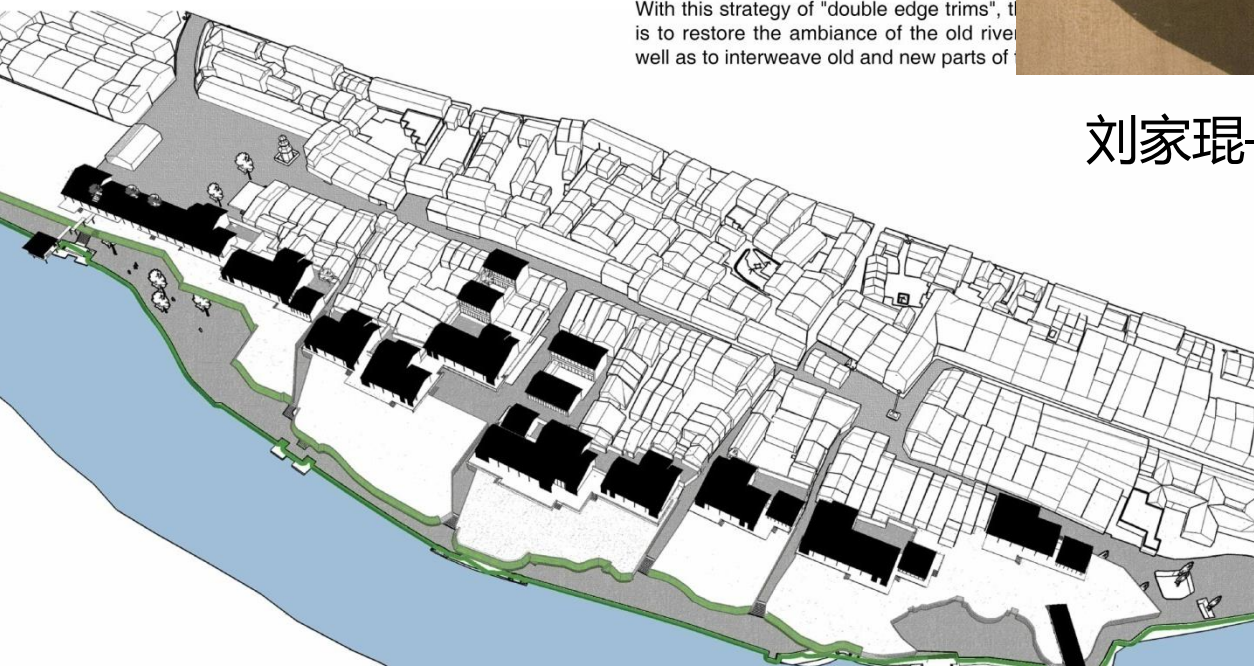

## 乡村的常态

日本白川合掌村

荷兰水上村庄——羊角村

“新常态”下的设计怎么做？

“增量”设计转变为“存量”设计

岭南新天地

“加法”设计转变为“减法”设计

规划策略1：双重镶边—建筑带状布局，成为古镇现有建筑的镶边；沿用古镇铺地，成为沿河景观的镶边；还原古镇沿河情态。两重镶边的策略，使新旧交织，融为一体。

Planning Strategy One: Double edge trims shaped layout is acting as one edge trim of old town, while the pavement which inherits the old town is working as another one for water-front landscape. With this strategy of "double edge trims", the goal is to restore the ambiance of the old riverfront as well as to interweave old and new parts of